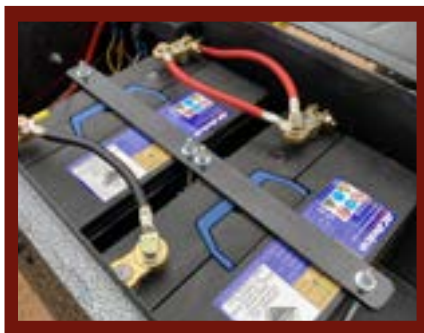

2 TONNE RATED

ROCKER ROLLER SUSPENSION

HIGH TENSILE GREASABLE PINS
HEAVY DUTY

WIRELESS CONTROL

CHAIN DRIVEN

SPRING TYNES

LIMIT SWITCHES

AUTO-STOP BOTH DIRECTIONS