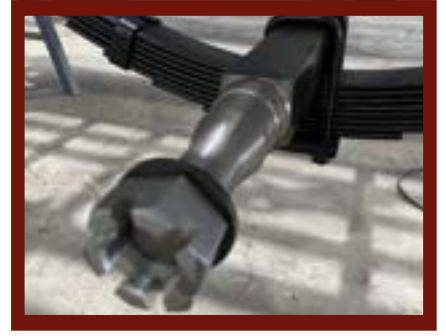

STANDARD FEATURES

HEAVY DUTY CHASSIS

150X50X5 RHS GALVANISED

SHERPA WINCH

SUPERIOR QUALITY

50MM AXLES

2 TONNE RATED

HEAVY DUTY HUBS

2 TONNE RATED

ROCKER ROLLER SUSPENSION

HIGH TENSILE GREASABLE PINS
HEAVY DUTY

WIRELESS CONTROL

CHAIN DRIVEN

SPRING TYNES

LIMIT SWITCHES

AUTO-STOP BOTH DIRECTIONS